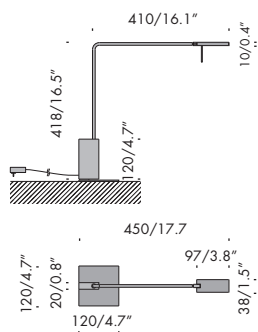

roy tavolo diffusa e roy tavolo spot composte da diffusore luminoso 97x38mm/3.8x1.5'', orientabile di 270° sull'asse orizzontale e 180° sull'asse verticale, braccio di diametro Ø8mm/0.3'', orientabile di 180° sull'asse verticale, base in acciaio 120x120x5mm/4.7x4.7x0.2'' con supporto che contiene il sensore touch on/off. alimentatore 120V 50-60Hz a spina incluso.

**dry location rated table, floor-standing, table and wall light fitting for indoor use.
made of aluminium and steel.**

versions:

roy lettura diffusa and roy lettura spot are made of a 97x38mm/3.8x1.5'' light diffuser, adjustable by 270° on the horizontal axis and by 180° on the vertical axis, a Ø8mm/0.3'' rod, adjustable by 180° on the vertical axis, 120x241x10mm/4.7x9.5x0.4'' steel base with support which contains the on/off touch sensor. 120V 50-60Hz power supply with plug included.

Vb2.577.04/02

roy tavolo diffusa 120V 50-60hz **AS** dry

Vb2.577.02	nero55	3000K	2,9kg 6.4lb
Vb2.577.04	copper bronze	3000K	2,9kg 6.4lb

Ra	R9	ies tm-30		sdc	V _f	lm	W	lm/W	
95	90	Rf 93	Rg 102	step 2	24,0	576	6	96	A+
Vz081	Ta25 °C			vita media · average life	50000 h	L80	B10		

Vb2.577.12/14

roy tavolo spot 120V 50-60hz **AS** dry

Vb2.577.12	nero55	3000K	2,9kg 6.4lb
Vb2.577.14	copper bronze	3000K	2,9kg 6.4lb

Ra	ies tm-30		sdc	mA	V _{f (min)}	lm	W	lm/W	
90	Rf 90	Rg 100	step 2	700	3,0	148	2,2	70	A+
ca021	les2		Ta25 °C		vita media · average life	50000 h	L70	B10	