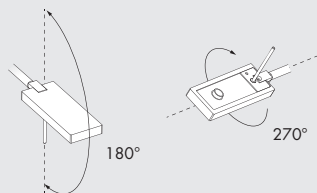

Vb4.577.72/74