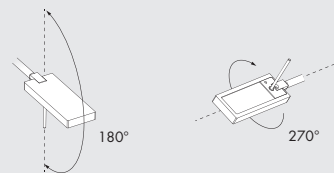

Vb2.577.04/02

roy tavolo diffusa 120V 50-60hz **AS** dry

Vb2.577.02	nero55	3000K	2,9kg 6.4lb
Vb2.577.04	copper bronze	3000K	2,9kg 6.4lb

Ra	R9	ies tm-30		sdc	V_f	lm	W	lm/W	
95	90	Rf 93	Rg 102	step 2	24,0	576	6	96	A+
Vz081	Ta25 °C			vita media · average life	50000 h	L80	B10		

Vb2.577.12/14