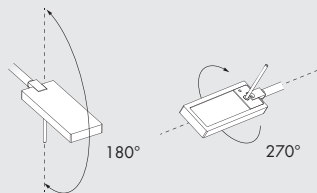

Vb4.577.62/64