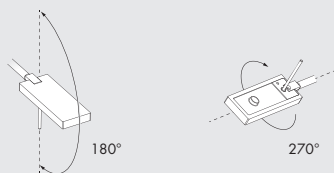

roy tavolo spot 120V 50-60hz **AS** dry

Vb2.577.12	nero55	3000K	2,9kg 6.4lb
Vb2.577.14	copper bronze	3000K	2,9kg 6.4lb

Ra	ies tm-30		sdc	mA	V_{f (min)}	lm	W	lm/W	
90	Rf 90	Rg 100	step 2	700	3,0	148	2,2	70	A+
ca021	les2		Ta25 °C		vita media · average life	50000 h	L70	B10